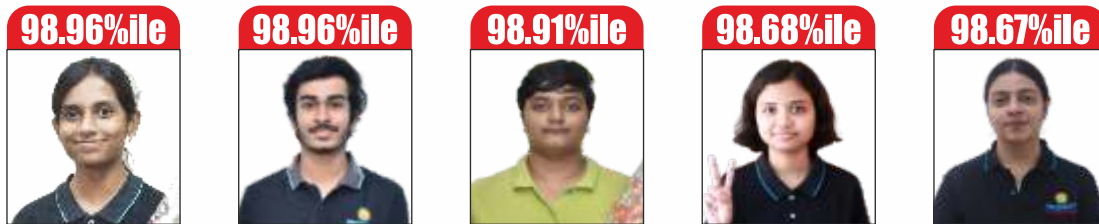

And many more...

REMARKABLE TOP MEDICAL SELECTIONS

REMARKABLE TOP MEDICAL SELECTIONS

And many more...

EXCELLENT RESULTS IN MHT-CET - 2025

MAHIMA P. CHAUDHARI PCB, RITESH CHANNE PCM, ARYAN RATHOD PCB, SUMEDH WANKHEDE PCM, SIDDHESH WANJARI PCB, YASH DHONGADE PCB, GUNJAN CHUTE PCM