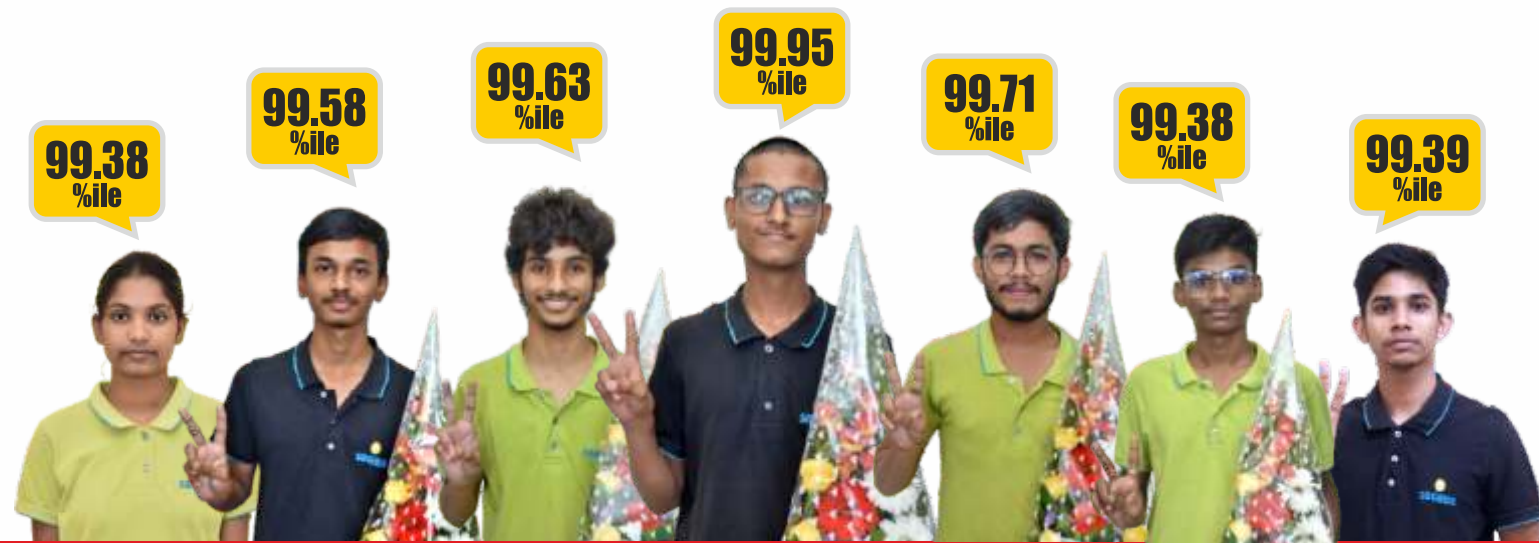

And many more...

REMARKABLE TOP MEDICAL SELECTIONS

REMARKABLE TOP MEDICAL SELECTIONS

And many more...

EXCELLENT RESULTS IN MHT-CET - 2025

MAHIMA P. CHAUDHARI PCB, RITESH CHANNE PCM, ARYAN RATHOD PCB, SUMEDH WANKHEDE PCM, SIDDHESH WANJARI PCB, YASH DHONGADE PCB, GUNJAN CHUTE PCM